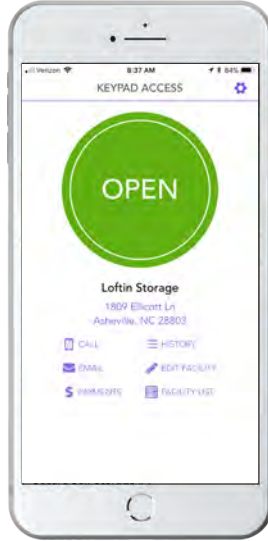

## Access Anytime, Anywhere

Gives you total control of a single or thousands of properties and works from any mobile device, PC, Mac, tablet or smartphone.

**“Access Control wasn't really on my radar, but when OpenTech showcased their CIA solution I was immediately sold on the cloud-based technology, technical support team, and hands-free secure access through the Storage Genie tenant mobile app.”**

—ALISON EVANS, HIGHLINE STORAGE

Storage Genie is a mobile app that comes with **INSOMNIAC CIA** and was designed to enhance the tenants experience by utilizing hands-free secure access to your storage property. The app uses Bluetooth Beacon technology designed into each keypad to allow tenants to gain access without having to take out their phone from a purse or pocket. The app also allows tenants to make a payment, view activity history and contact the facility.